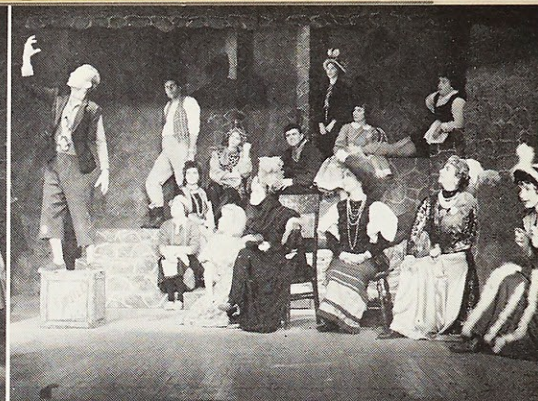

The drama department and Loretto Players of Webster College worked together this year to produce "The Madwoman of Chaillot"—a delightful social problem comedy by Jean Giroudoux. The play dealt with a group of madwomen who decided to solve the problems of a materialistic Paris by doing away with the money-mad people of the world. Needless to say, the plot is spiced with laughter and hilarious characterization, particularly the three leading "madwomen": Mme. Aurelia, Mme. Constance, and Mlle. Gabrielle.